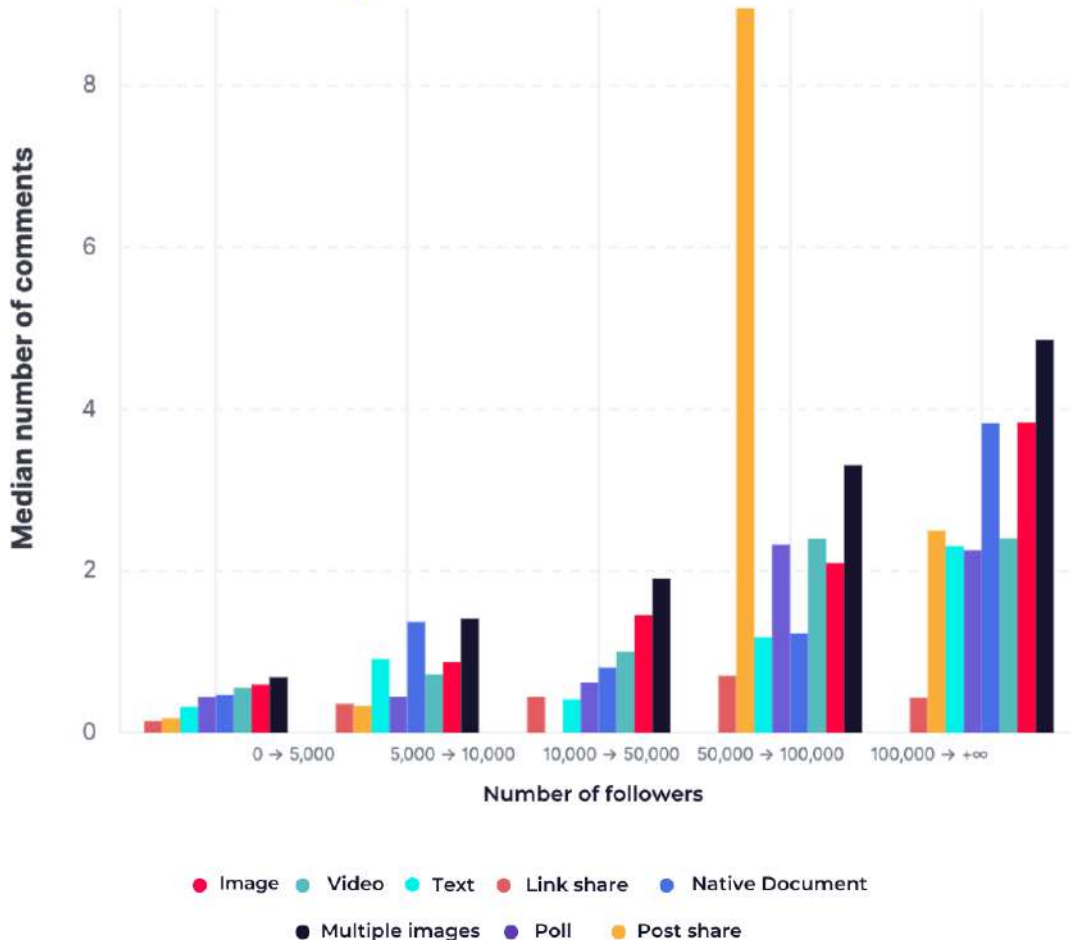

LinkedIn - Median comments by number of followers

Source: Socialinsider data
Data range: January 2023 - November 2023