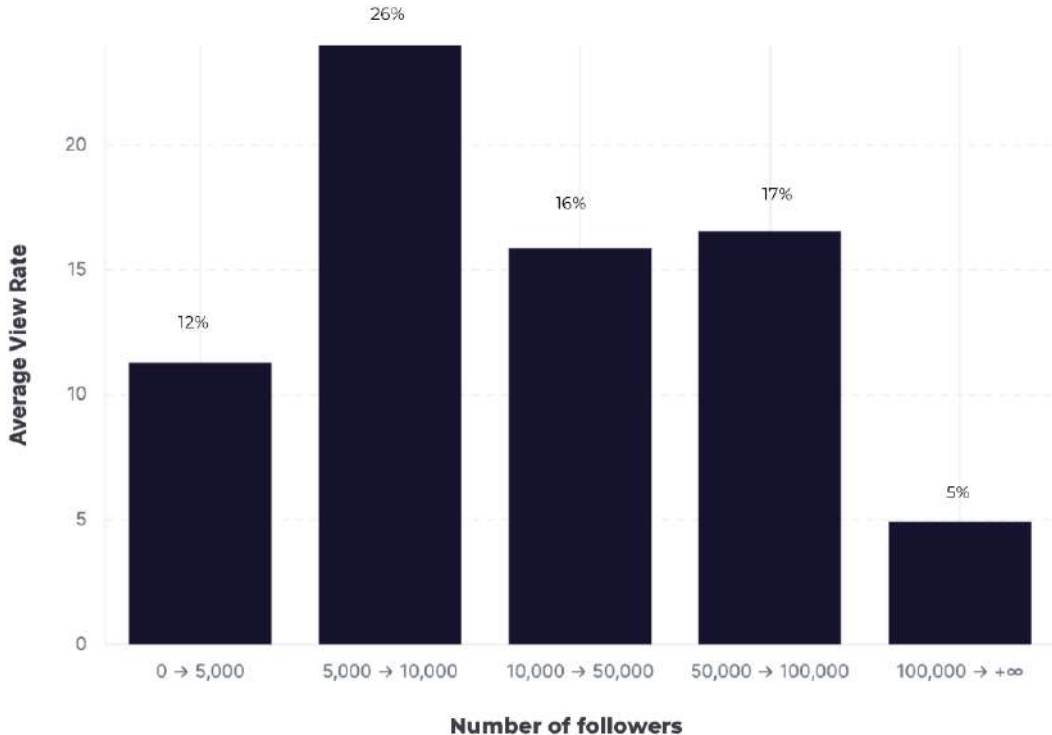

## LinkedIn - Average video view rate by number of followers

Source: Socialinsider data  
Data range: January 2023 - November 2023  
This chart doesn't include data for text posts, polls and lives due to API limitations.