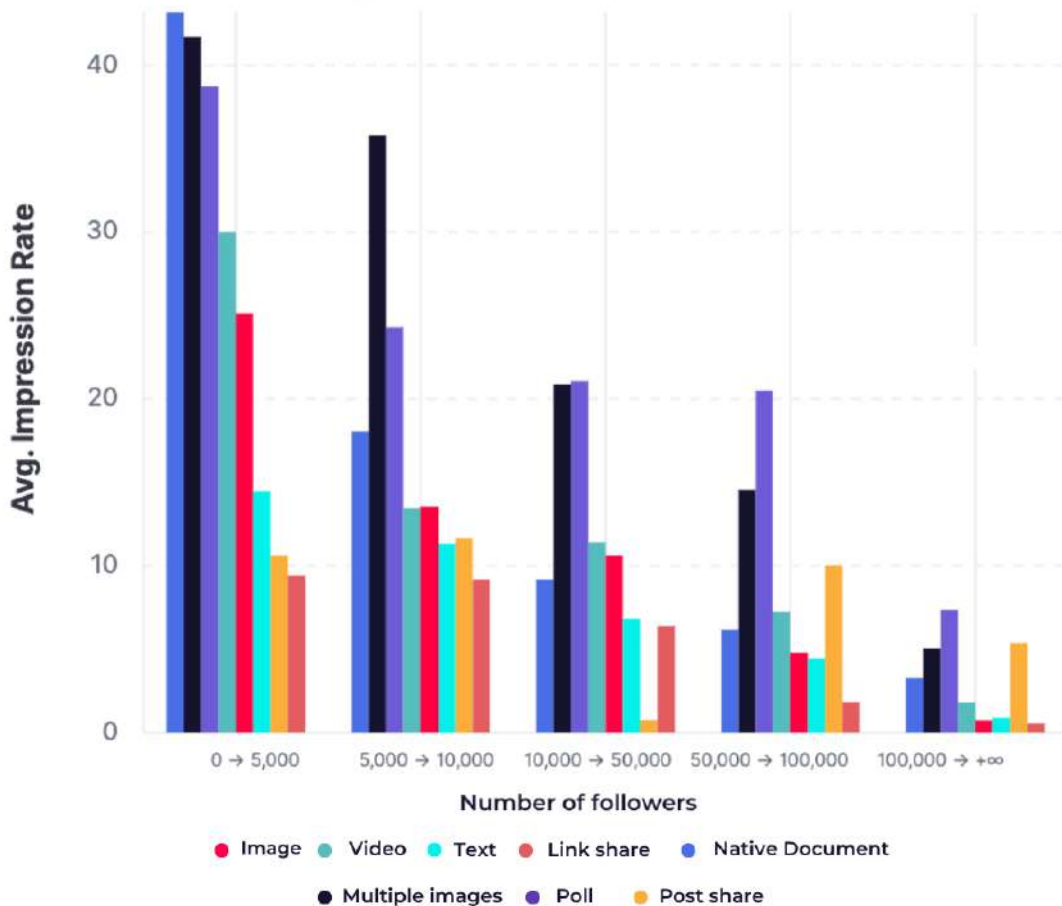

LinkedIn - Average impression rate by number of followers

Source: Socialinsider data
Data range: January 2023 - November 2023