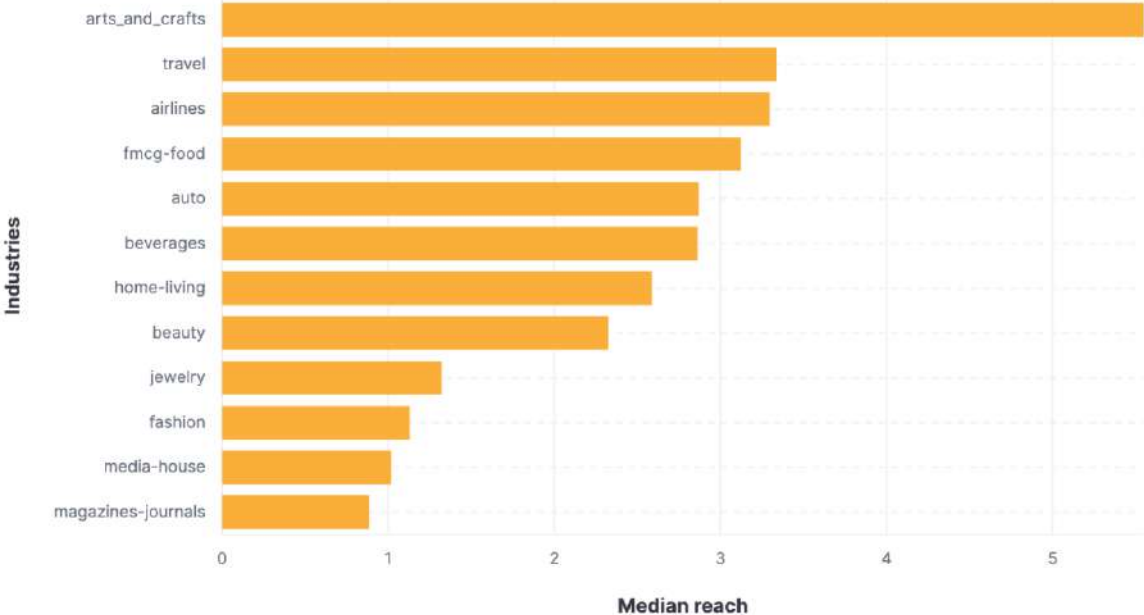

Facebook - Median reach across top industries

Source: Socialinsider data
Data range: January 2023 - November 2023