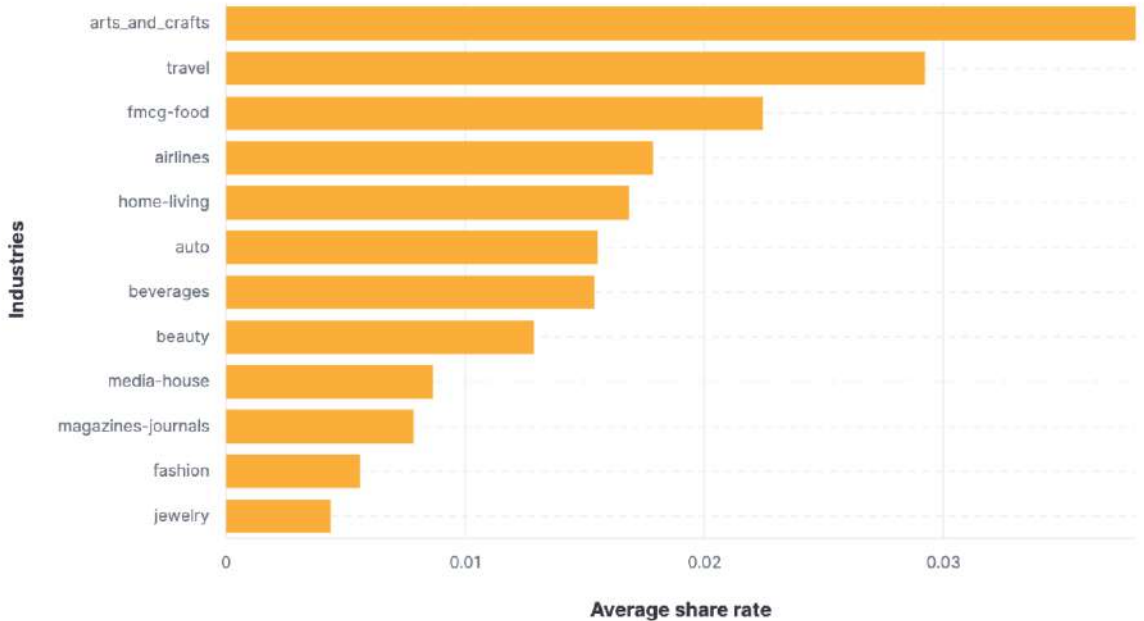

Facebook - Average share rate across top industries

Source: Socialinsider data
Data range: January 2023 - November 2023