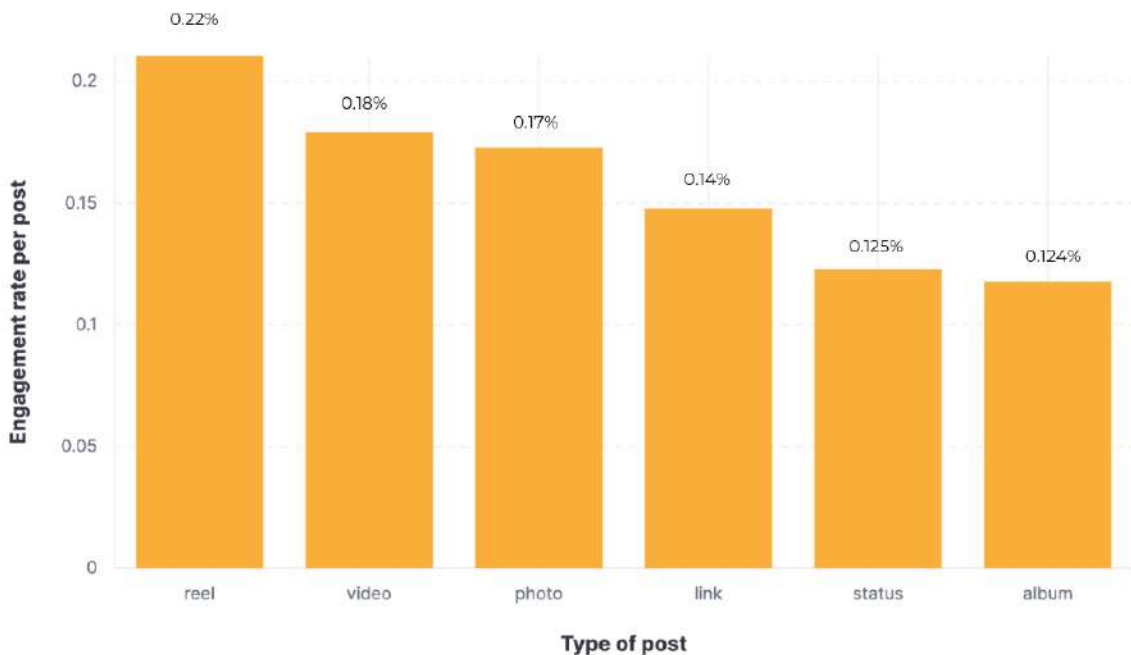

## Facebook - Average engagement rate per post by post type (including Reels)

Source: Socialinsider data  
Data range: January 2023 - November 2023  
This chart doesn't include data for lives due to API limitations.