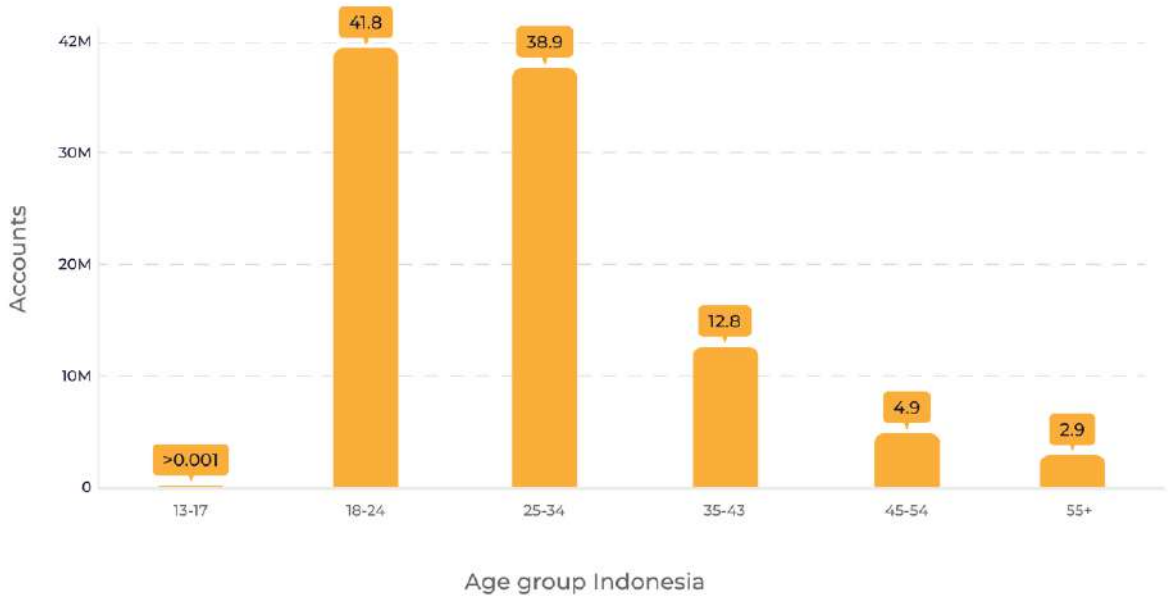

# TikTok - Age Demographics for Indonesia

Source: Socialinsider data  
Data range: January 2023 - November 2023