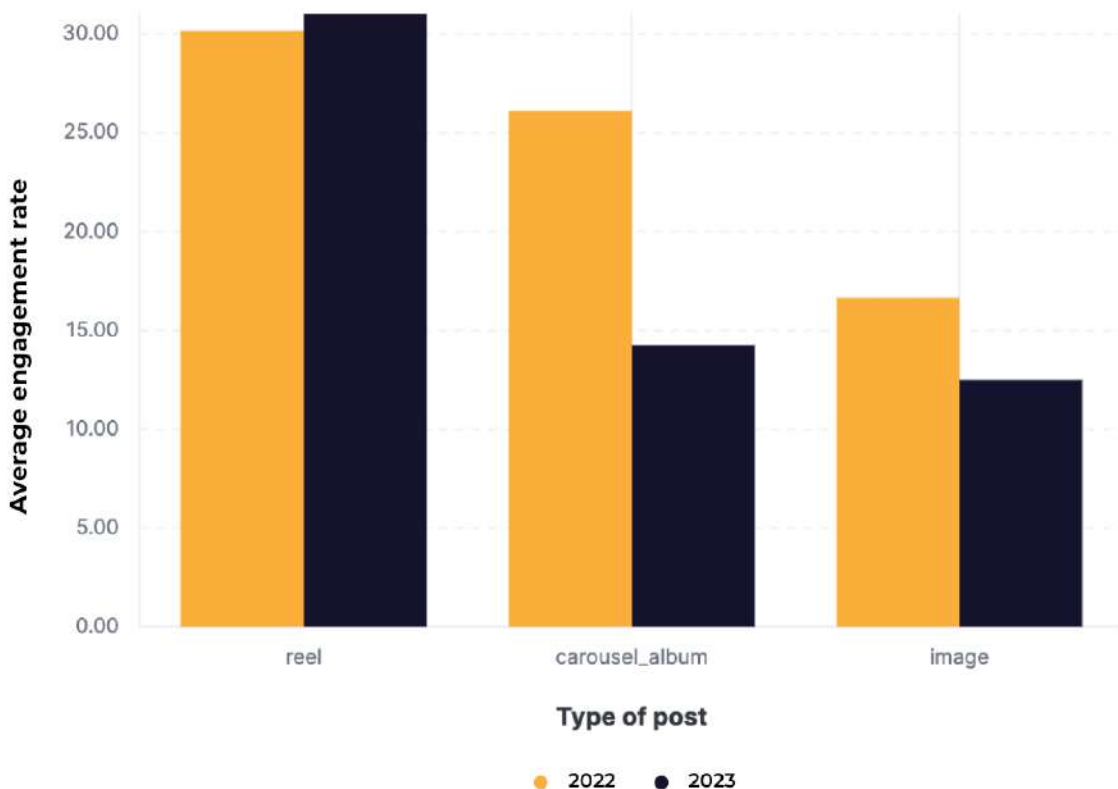

Instagram - Average engagement rate by post type per year

Source: Socialinsider data
Data range: January 2023 - November 2023