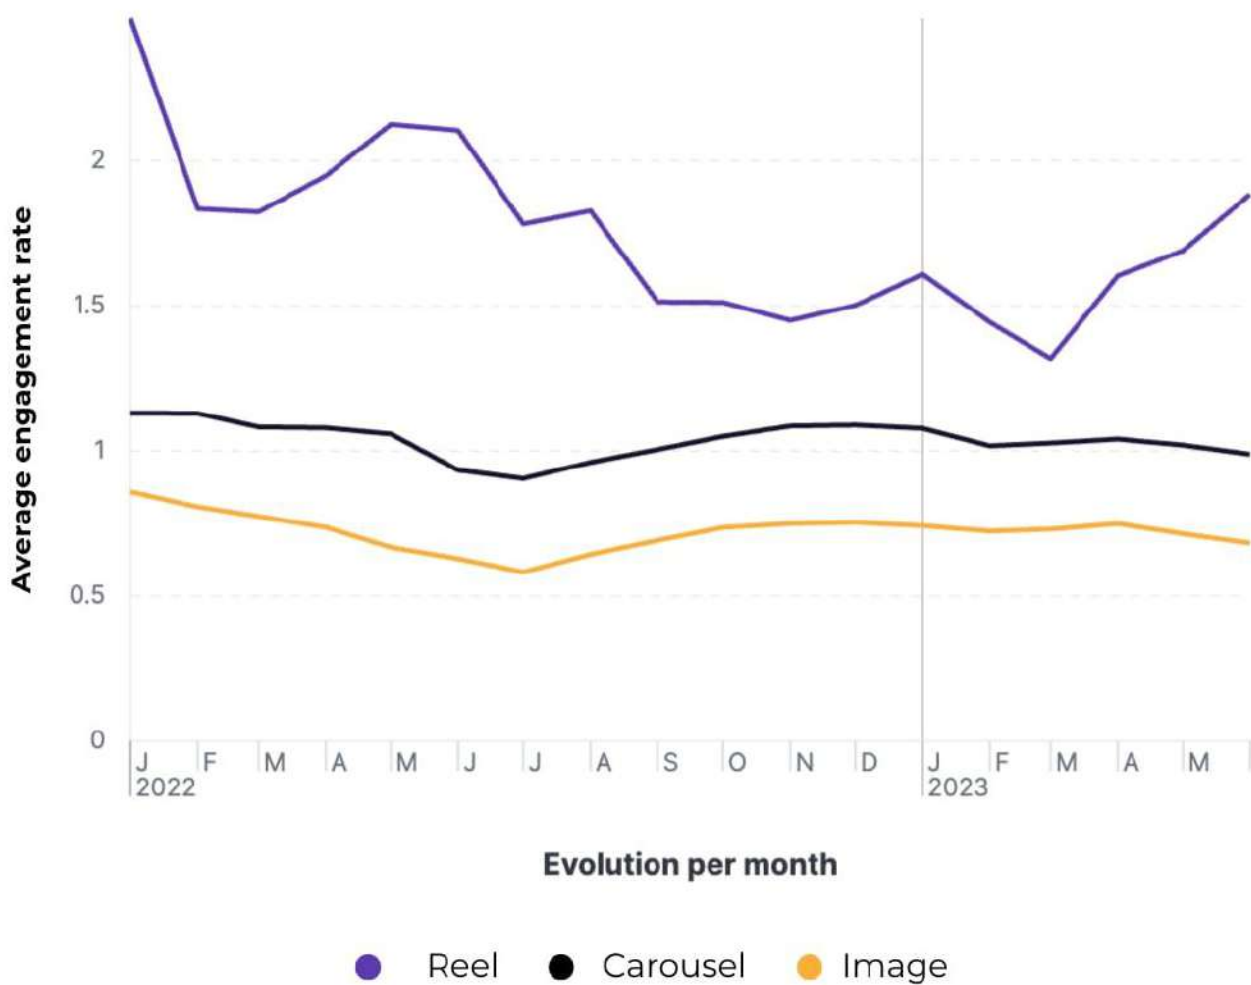

Instagram - Engagement evolution by post type

Source: Socialinsider data
Data range: January 2022 - June 2023