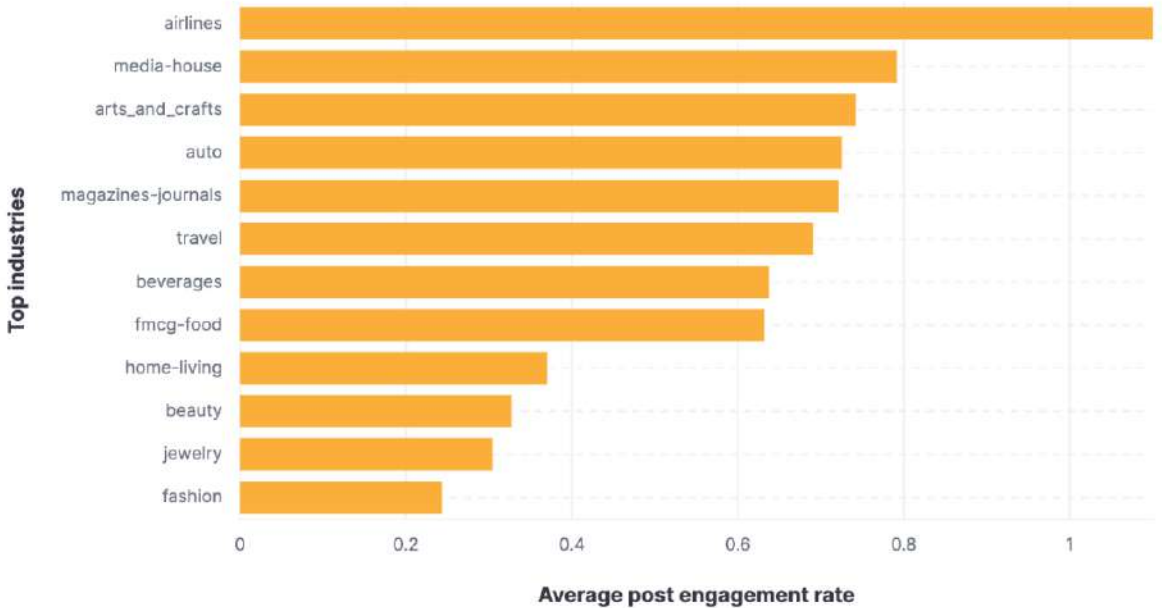

# Instagram - Carousels engagement rate across top industries

Source: Socialinsider data  
Data range: January 2023 - November 2023