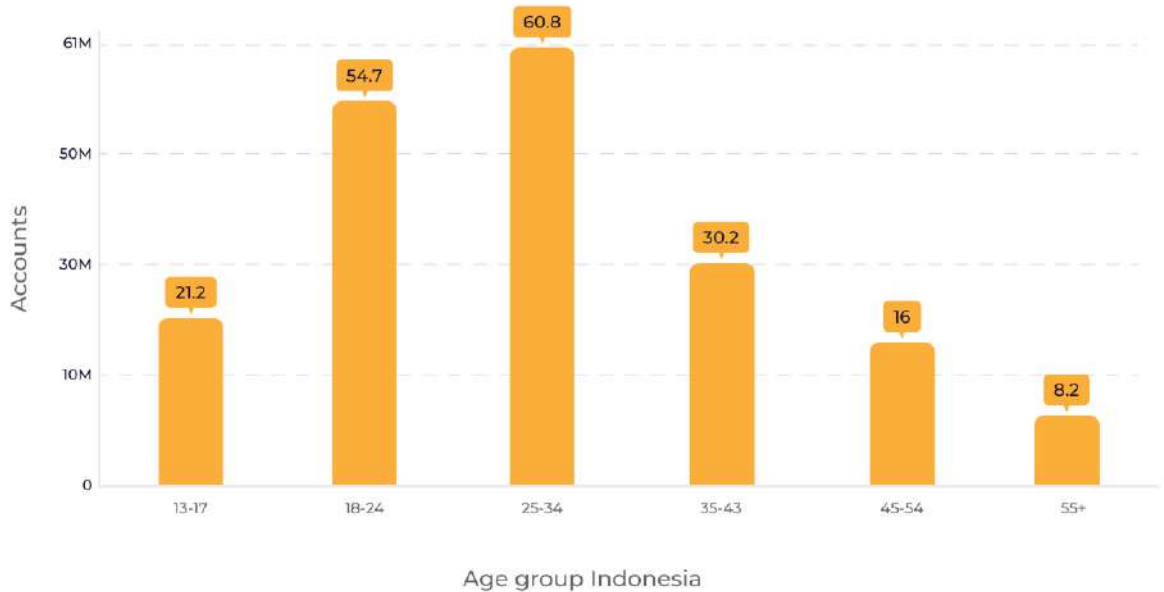

Instagram - Age Demographics for Indonesia

Source: Socialinsider data
Data range: January 2023 - November 2023